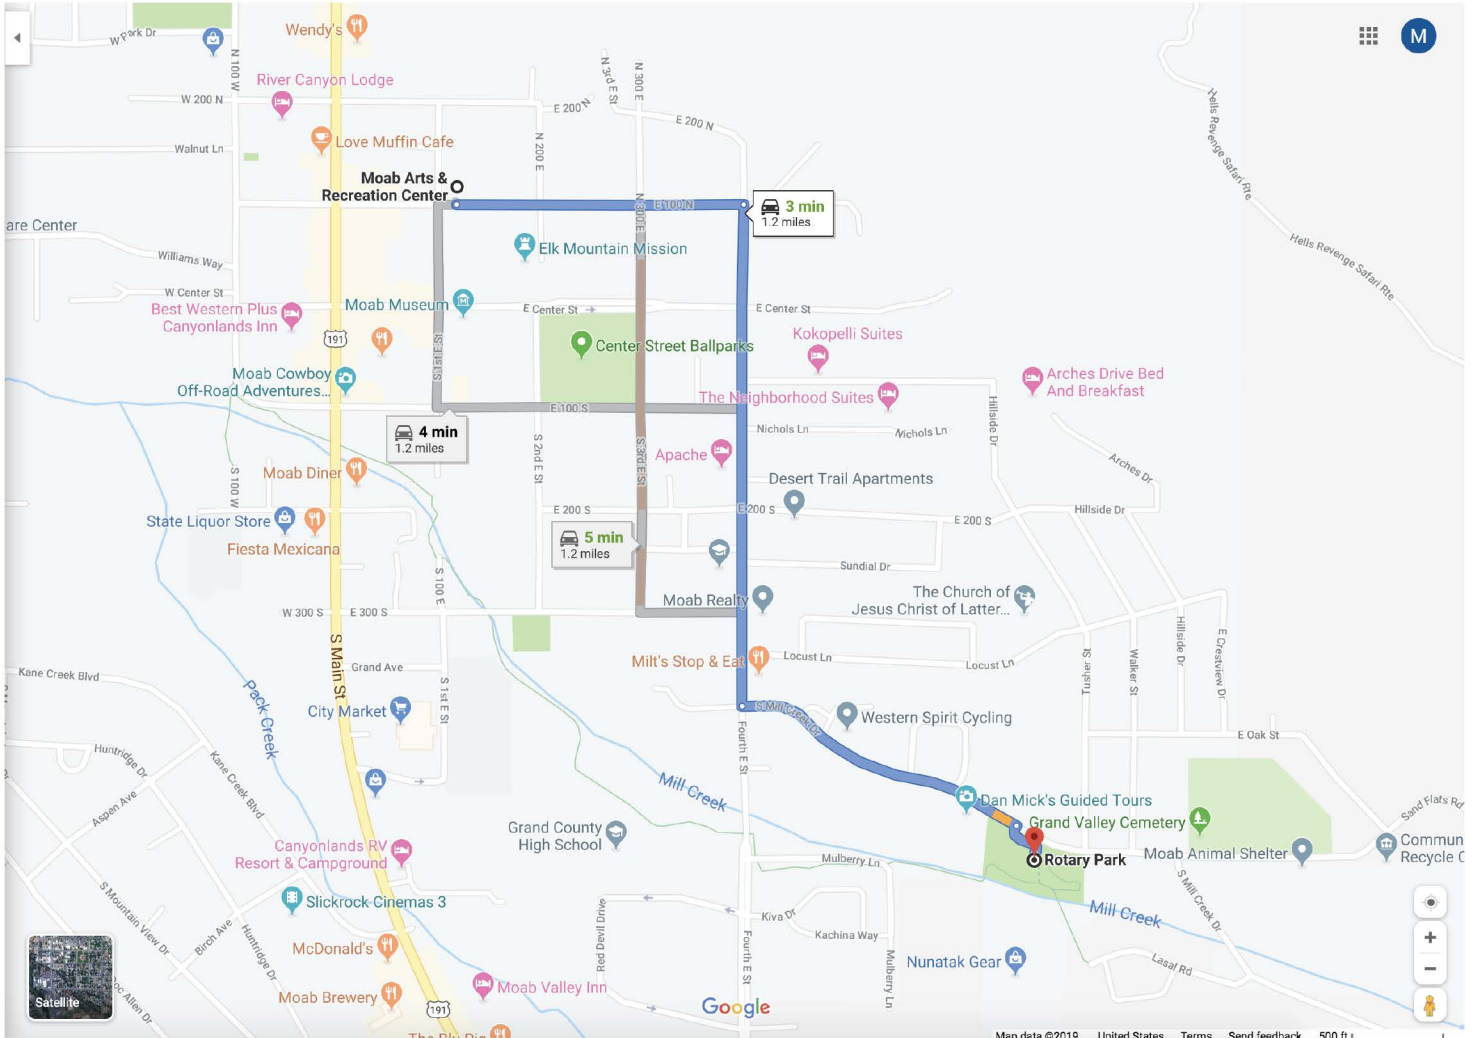

ROTARY PARK
Location Guide

ROTARY PARK (City)
680 S Mill Creek Dr, Moab, UT 84532

AVAILABLE HOURS:
Thurs. 11/7: 2pm - 10pm
Fri. 11/8: 6am - 10pm
Sat. 11/9: 6am - 2pm

Rotary Park structures are reserved for the Moab Showdown during the above times, which include shade structures and gazebos. The open areas are still available to the public, plan your shoots with the idea that people may be in the park during filming.